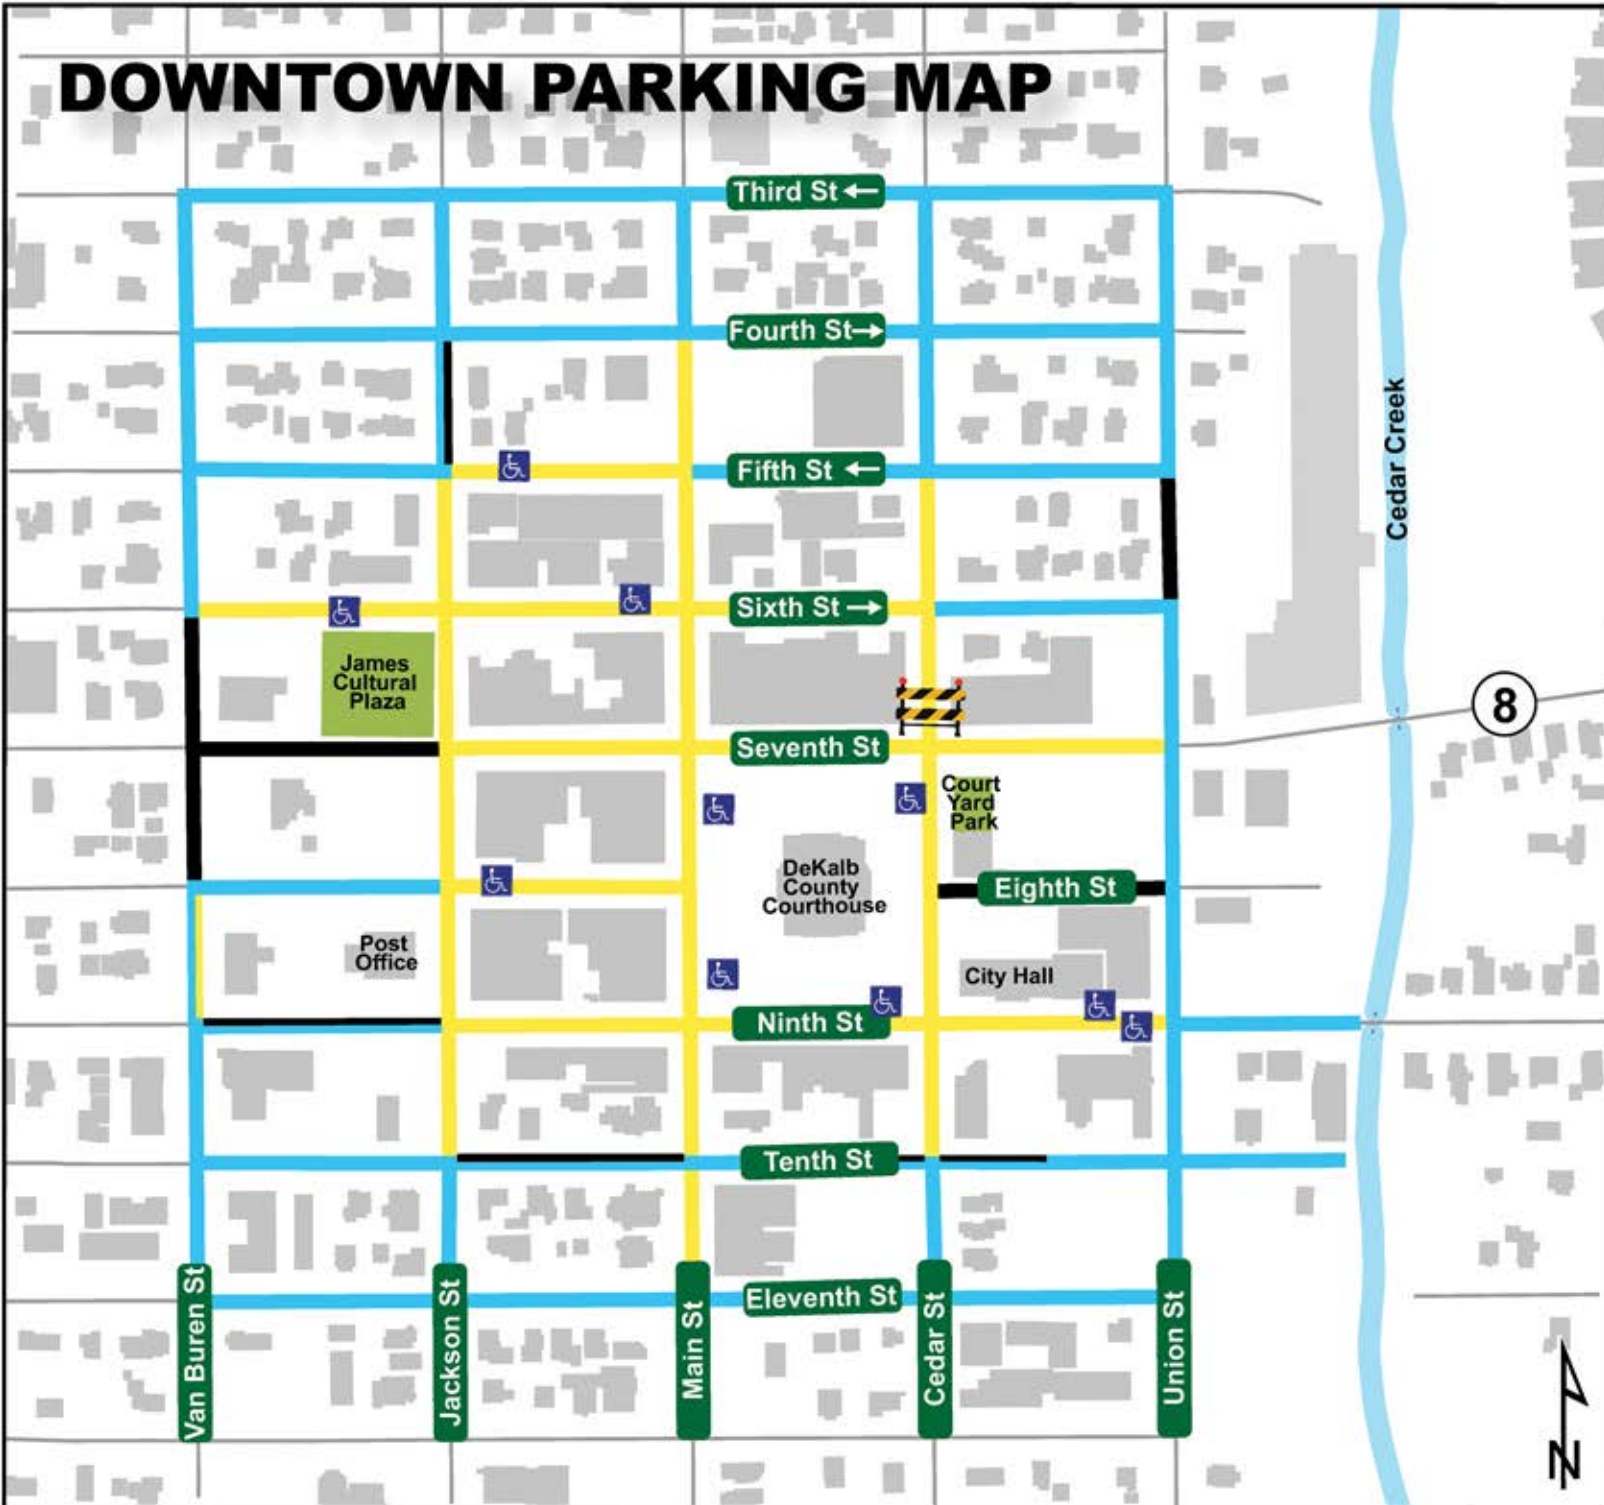

DOWNTOWN PARKING MAP

Legend

2 Hour Parking
Weekdays (8 AM - 5 PM)

No Parking

Free Unlimited Parking

Handicap Parking

Under Construction
Closed for immediate future